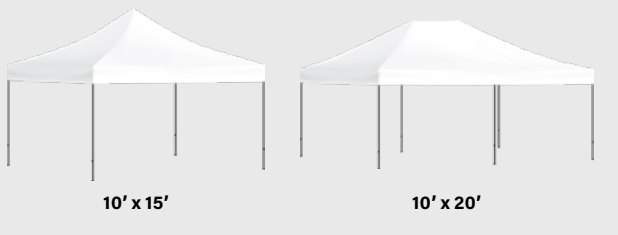

Premium Tent Specs

5 Adjustable Heights

Total Height	Head Clearance
126.75"	70.75"
129.875"	73.875"
133"	77"
136.125"	80.125"
139.25"	83.25"

Contact us for specs on **standard tent** dimensions and height adjustments.

Easy-to-assemble **Canopy Tents** feature professional grade 600 denier polyester tops. Premium anodized aluminum frame with 1.75" hexagon legs shown.

A **10' x 10' Canopy Tent** is shown above. Larger tent sizes are available: