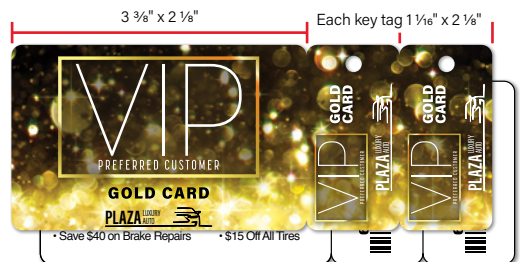

Static Stick Service Decals

2 1/2" x 2"

Individual: **No. 780** Clear | **No. 1715** White
On a Roll: **No. 1205** Clear | **No. 1215** White

Individual: **No. 781** Clear | **No. 1716** White
On a Roll: **No. 1206** Clear | **No. 1216** White

Individual: **No. 782** Clear | **No. 1717** White
On a Roll: **No. 1207** Clear | **No. 1217** White

2" x 1 1/2"

Individual: **No. 680** Clear | **No. 1712** White
On a Roll: **No. 1202** Clear | **No. 1212** White

Individual: **No. 681** Clear | **No. 1713** White
On a Roll: **No. 1203** Clear | **No. 1213** White

Individual: **No. 682** Clear | **No. 1714** White
On a Roll: **No. 1204** Clear | **No. 1214** White

Static Stick Service Clings		250	500	1000	1500	2500	5000	10,000	15,000
No. 680-682, 1202-1204, 1212-1214, 1712-1714	One Color	$ 1.07	.601	.379	.280	.209	.146	.104	.094
	4-Color Process	$ 1.57	.851	.514	.386	.282	.188	.134	.122
No. 780-782, 1205-1207, 1215-1217, 1715-1717	One Color	$ 1.17	.665	.414	.309	.232	.173	.116	.104
	4-Color Process	$ 1.65	.916	.546	.415	.304	.215	.150	.129

Please identify repeat orders.

Prices subject to change.

MSRP shown. 5A-B-C-D

Deluxe Loyalty Cards

These rigid plastic cards with optional numbering or barcodes provide ID and tracking functions for loyalty, rewards, and discount programs.

Deluxe Loyalty Cards and Badges			125	250	500	1000	1500	2500	5000
No. 6061	.030" Gloss White	1 Side	$ 2.15	1.24	.890	.782	.742	.638	.435
		2 Sides	$ 2.35	1.34	.946	.814	.770	.658	.453
No. 6067	.030" Gloss White	1 Side	$ 2.76	1.92	1.41	1.26	1.14	.972	.843
		2 Sides	$ 2.97	2.02	1.47	1.31	1.18	1.00	.868
No. 6068	.030" Gloss White	1 Side	$ 3.00	2.00	1.48	1.33	1.19	.985	.848
		2 Sides	$ 3.21	2.10	1.55	1.40	1.26	1.05	.901
Matte Varnish Either Side			$.945	.495	.269	.157	.113	.071	.043
Numbering / Barcodes Either Side			$.521	.320	.205	.174	.165	.131	.111

Please identify repeat orders.

Prices subject to change.

MSRP shown. 5A-B-C